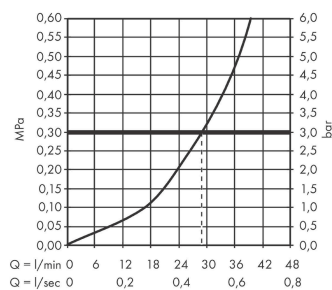

Finoris
Single lever shower mixer for concealed installation for iBox universal
 Surfaces: **Matt Black** Article Number: **76615670**

Description

product features

- 1 function
- connection type: basic set
- maximum flow rate at 3 bar: 29,3 l/min
- ceramic cartridge
- min. operating pressure: 1 bar
- max. operating pressure: 10 bar
- temperature limitation adjustable
- with silencer

Design awards

reddot winner 2021

Product image

Scale drawing

Flowchart

Finoris
Single lever shower mixer for concealed installation for iBox universal
 Surfaces: **Matt Black** Article Number: **76615670**