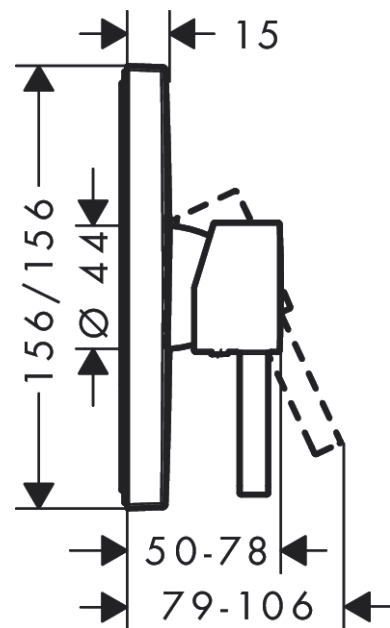

Finoris
Single lever shower mixer for concealed installation for iBox universal
 Surfaces: **Matt Black** Article Number: **76615670**

Description

product features

- 1 function
- connection type: basic set
- maximum flow rate at 3 bar: 29,3 l/min
- ceramic cartridge
- min. operating pressure: 1 bar
- max. operating pressure: 10 bar
- temperature limitation adjustable
- with silencer

Design awards

reddot winner 2021

Product image

Scale drawing

Flowchart

Finoris
Single lever shower mixer for concealed installation for iBox universal
 Surfaces: **Matt Black** Article Number: **76615670**

Exploded Drawing

Year of production: >06/21

Finoris

Single lever shower mixer for concealed installation for iBox universal

Surfaces: **Matt Black** Article Number: **76615670**

Spare part list

Year of production: >06/21

Pos.	Description	Article Number	Price	PU
1	handle	94298670	-	1
2	screw cover	96338000	-	1
3	escutcheon	94299670	-	1
4	O-ring 43x3	98418000	-	1
5	sleeve	98790670	-	1
6	holder for escutcheon	98793000	-	1
7	set of fixing screws	96454000	-	1
8	nut	98796000	-	1
9	O-ring 30x1,5	98433000	-	1
10	O-ring 39x1,5	98400000	-	1
11	cartridge, assy	92730000	-	1
12	locking screw for handle	95140000	-	1
13	seal	95008000	-	1
14	set of screws	96525000	-	1
15	O-ring 16x2	98133000	-	1
16	O-Ring 22x2	98185000	-	1
17	flow limiter (22 l/min)	95884000	-	1
18	noise reduction	96429000	-	1
19	extension 25 mm	13595000	-	1
20	set of fixing screws	97747000	-	1
21	extension 22 mm	13593670	-	1