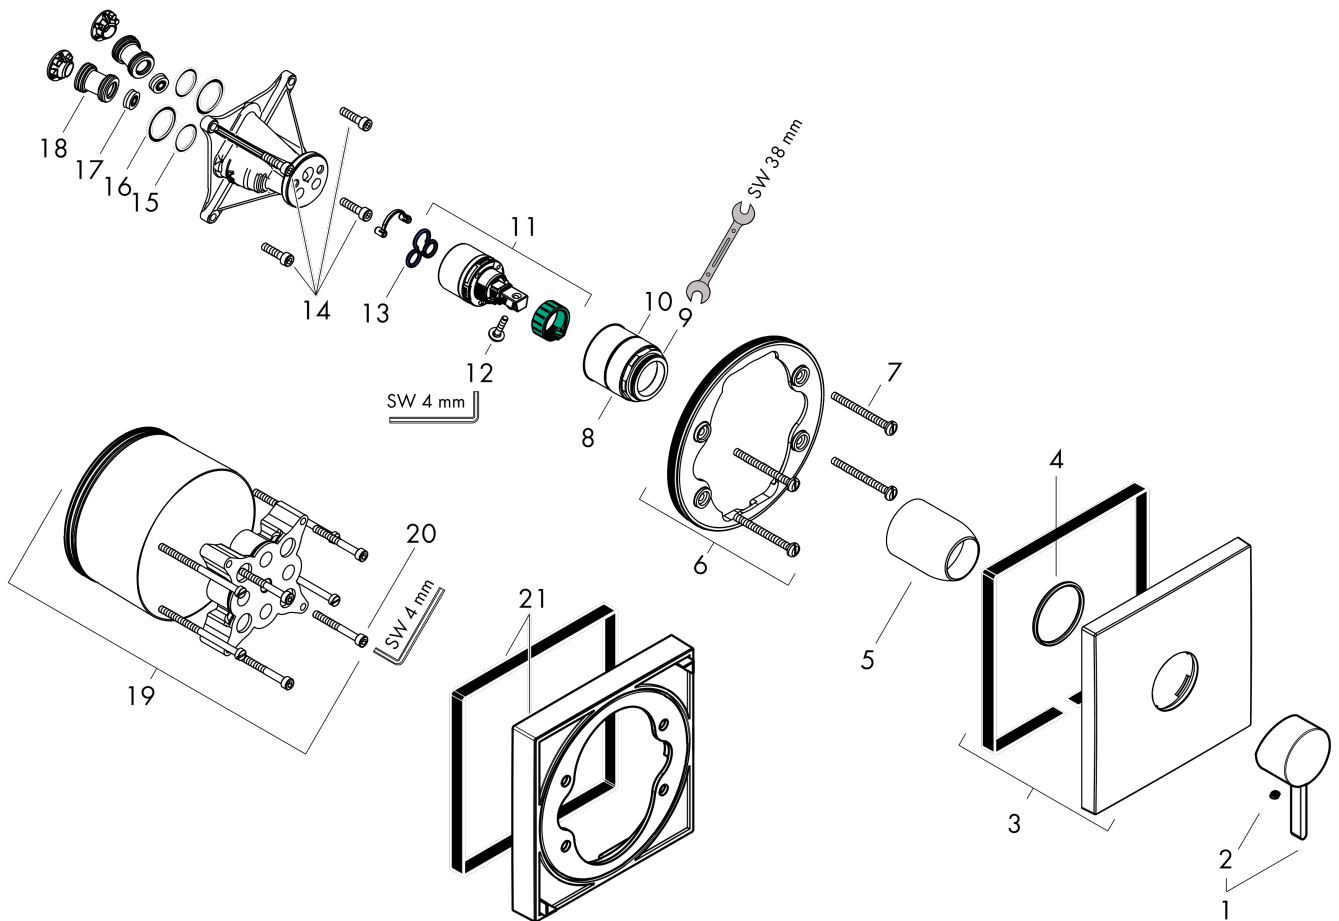

Finoris
Single lever shower mixer for concealed installation for iBox universal
 Surfaces: **Matt Black** Article Number: **76615670**

Description

product features

- 1 function
- connection type: basic set
- maximum flow rate at 3 bar: 29,3 l/min
- ceramic cartridge
- min. operating pressure: 1 bar
- max. operating pressure: 10 bar
- temperature limitation adjustable
- with silencer

Design awards

reddot winner 2021

Product image

Scale drawing

Flowchart

Finoris
Single lever shower mixer for concealed installation for iBox universal
 Surfaces: **Matt Black** Article Number: **76615670**

Exploded Drawing

Year of production: >06/21

Finoris

Single lever shower mixer for concealed installation for iBox universal

Surfaces: **Matt Black** Article Number: **76615670**

Spare part list

Year of production: >06/21

Pos.	Description	Article Number	Price	PU
1	handle	94298670	-	1
2	screw cover	96338000	-	1
3	escutcheon	94299670	-	1
4	O-ring 43x3	98418000	-	1
5	sleeve	98790670	-	1
6	holder for escutcheon	98793000	-	1
7	set of fixing screws	96454000	-	1
8	nut	98796000	-	1
9	O-ring 30x1,5	98433000	-	1
10	O-ring 39x1,5	98400000	-	1
11	cartridge, assy	92730000	-	1
12	locking screw for handle	95140000	-	1
13	seal	95008000	-	1
14	set of screws	96525000	-	1
15	O-ring 16x2	98133000	-	1
16	O-Ring 22x2	98185000	-	1
17	flow limiter (22 l/min)	95884000	-	1
18	noise reduction	96429000	-	1
19	extension 25 mm	13595000	-	1
20	set of fixing screws	97747000	-	1
21	extension 22 mm	13593670	-	1